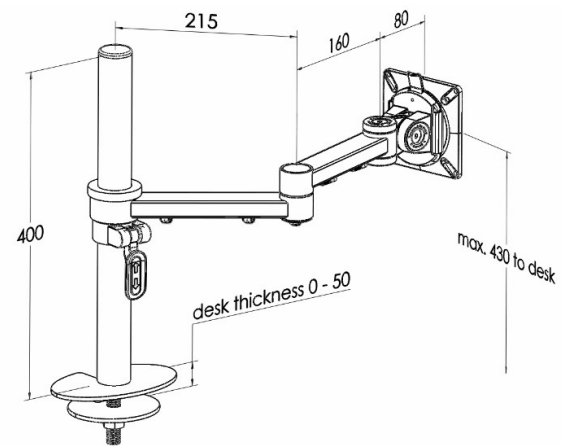

XSTREAM dual beam with through-desk post

Product Specification

Product code	XSTREAMPMCOMB02S - silver
Weight capacity	10kg
Max forward extension	460mm
VESA	75mm & 100mm VESA compliant
Maximum Screen Size	30"
Movement	Height adjustment, tilt, swivel, rotation and reach
Height adjustment	Max height adjustment 430mm from desk top
Fixings	Supplied with through-desk clamp post

Additional Information

Dual beam monitor arm with manual height adjustment
Additional +/- 70mm available with ratchet mechanism
Lockable quick release VESA function
Compact – folds back into a space of 40mm
Silver – XSTREAMPMCOMB02S - RAL code 9006
White – XSTREAMPMCOMB02W - RAL code 9010
Black – XSTREAMPMCOMB02B - RAL code 9005